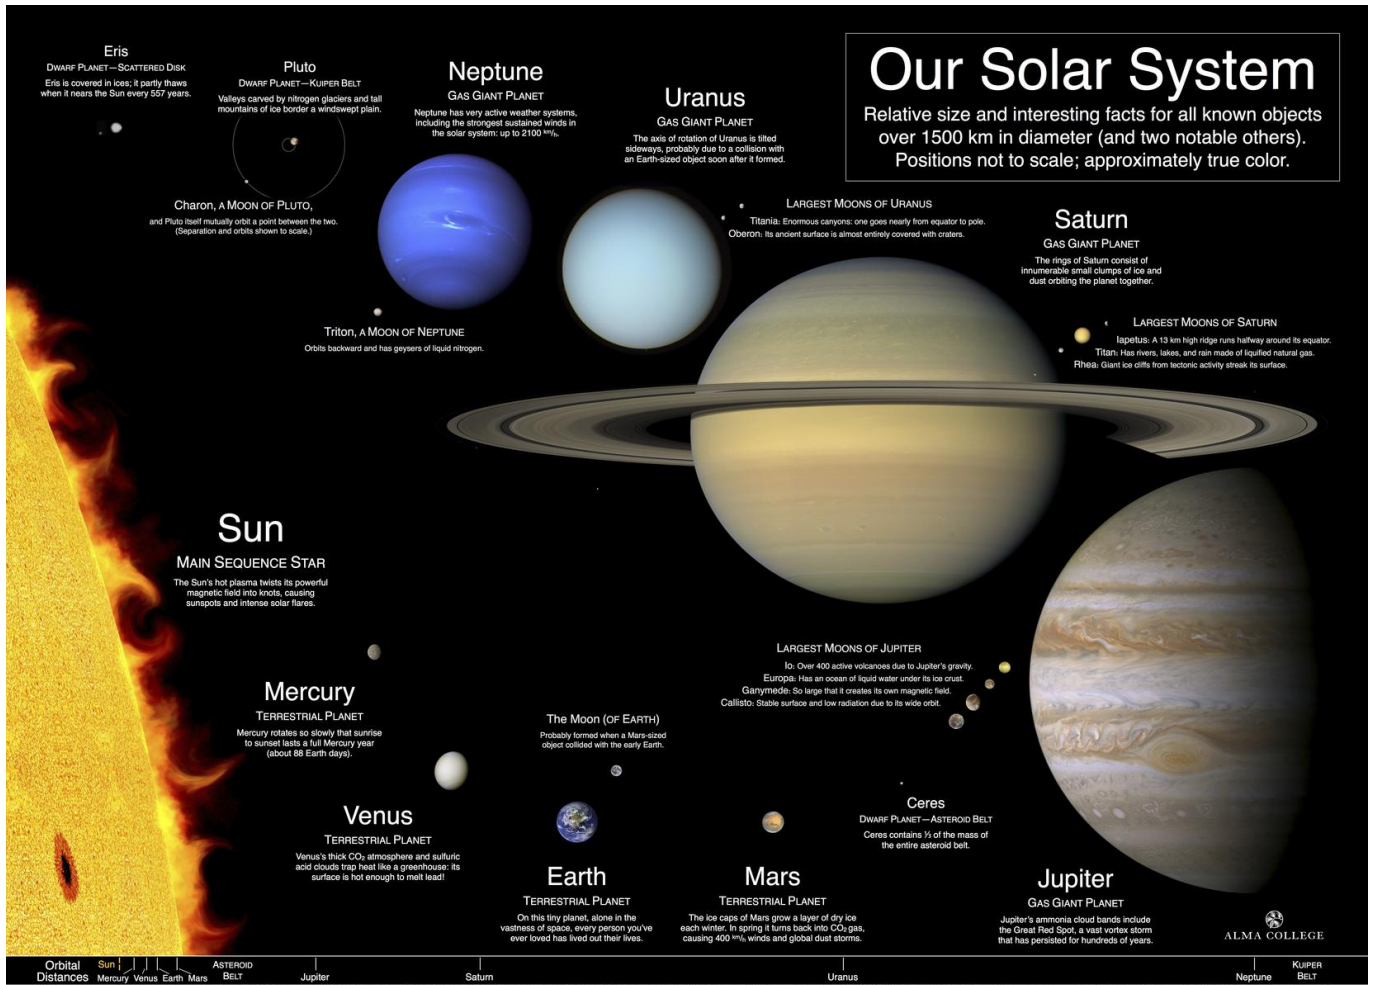

太陽系家族カレンダー

Our Solar System

Relative size and interesting facts for all known objects over 1500 km in diameter (and two notable others). Positions not to scale; approximately true color.

2021年1月							2021年2月							2021年3月							2021年4月							2021年5月							2021年6月													
日	月	火	水	木	金	土	日	月	火	水	木	金	土	日	月	火	水	木	金	土	日	月	火	水	木	金	土	日	月	火	水	木	金	土	日	月	火	水	木	金	土							
-	-	-	-	-	1 仏滅	2 大安	-	1 先勝	2 友引	3 先負	4 仏滅	5 大安	6 赤口	-	1 赤口	2 先勝	3 友引	4 先負	5 仏滅	6 大安	-	-	-	-	1 先負	2 仏滅	3 大安	-	-	-	-	-	1 仏滅	-	-	1 赤口	2 先勝	3 友引	4 先負	5 仏滅								
3 赤口	4 先勝	5 友引	6 先負	7 仏滅	8 大安	9 赤口	7 先勝	8 友引	9 先負	10 仏滅	11 大安	12 先勝	13 友引	7 赤口	8 先勝	9 友引	10 先負	11 仏滅	12 大安	13 先勝	4 赤口	5 先勝	6 友引	7 先負	8 仏滅	9 大安	10 赤口	2 大安	3 赤口	4 先勝	5 友引	6 先負	7 仏滅	8 大安	6 大安	7 赤口	8 先勝	9 友引	10 先負	11 大安	12 赤口							
10 先勝	11 友引	12 先負	13 赤口	14 先勝	15 友引	16 先負	14 先負	15 仏滅	16 大安	17 赤口	18 先勝	19 友引	20 先負	14 先負	15 仏滅	16 大安	17 赤口	18 先勝	19 友引	20 先負	11 先勝	12 先負	13 仏滅	14 大安	15 赤口	16 先勝	17 友引	9 赤口	10 先勝	11 友引	12 先負	13 仏滅	14 大安	15 赤口	13 友引	14 先負	15 仏滅	16 大安	17 赤口	18 先勝	19 友引							
17 仏滅	18 大安	19 赤口	20 先勝	21 友引	22 先負	23 仏滅	21 仏滅	22 大安	23 赤口	24 先勝	25 友引	26 先負	27 仏滅	21 仏滅	22 大安	23 赤口	24 先勝	25 友引	26 先負	27 仏滅	18 先負	19 仏滅	20 大安	21 赤口	22 先勝	23 友引	24 先負	16 友引	17 先負	18 仏滅	19 大安	20 赤口	21 先勝	22 友引	20 先負	21 仏滅	22 大安	23 赤口	24 先勝	25 友引	26 先負							
24 大安	25 赤口	26 先勝	27 友引	28 先負	29 仏滅	30 大安	28 大安	-	-	-	-	-	-	28 大安	29 赤口	30 先勝	31 友引	-	-	-	25 仏滅	26 大安	27 赤口	28 先勝	29 友引	30 先負	-	23 先負	24 仏滅	25 大安	26 赤口	27 先勝	28 友引	29 先負	27 仏滅	28 大安	29 赤口	30 先勝	-	-	-							
31 赤口	-	-	-	-	-	-	-	-	-	-	-	-	-	-	-	-	-	-	-	-	-	-	-	-	-	-	-	-	-	-	-	-	-	-	30 仏滅	31 大安	-	-	-	-	-	-	-	-	-	-	-	-

2021年7月							2021年8月							2021年9月							2021年10月							2021年11月							2021年12月													
日	月	火	水	木	金	土	日	月	火	水	木	金	土	日	月	火	水	木	金	土	日	月	火	水	木	金	土	日	月	火	水	木	金	土	日	月	火	水	木	金	土							
-	-	-	-	1 友引	2 先負	3 仏滅	1 仏滅	2 大安	3 赤口	4 先勝	5 友引	6 先負	7 仏滅	-	-	1 先勝	2 友引	3 先負	4 仏滅	-	-	-	-	1 友引	2 先負	-	-	1 大安	2 赤口	3 先勝	4 友引	5 先負	6 大安	-	-	-	1 赤口	2 先勝	3 友引	4 先負								
4 大安	5 赤口	6 先勝	7 友引	8 先負	9 仏滅	10 赤口	8 先勝	9 友引	10 先負	11 仏滅	12 大安	13 赤口	14 先勝	5 大安	6 赤口	7 先勝	8 友引	9 先負	10 仏滅	11 大安	3 仏滅	4 大安	5 赤口	6 先勝	7 友引	8 先負	9 大安	7 赤口	8 先勝	9 友引	10 先負	11 仏滅	12 大安	13 赤口	5 赤口	6 先勝	7 友引	8 先負	9 仏滅	10 大安	11 赤口							
11 先勝	12 友引	13 先負	14 仏滅	15 大安	16 赤口	17 先勝	15 友引	16 先負	17 仏滅	18 大安	19 赤口	20 先勝	21 友引	12 先勝	13 友引	14 先負	15 仏滅	16 大安	17 赤口	18 先勝	10 先勝	11 友引	12 先負	13 仏滅	14 大安	15 赤口	16 先勝	14 先勝	15 友引	16 先負	17 仏滅	18 大安	19 赤口	20 先勝	12 先勝	13 友引	14 先負	15 仏滅	16 大安	17 赤口	18 先勝							
18 友引	19 先負	20 仏滅	21 大安	22 赤口	23 先勝	24 友引	22 先負	23 仏滅	24 大安	25 赤口	26 先勝	27 友引	28 先負	19 友引	20 先負	21 仏滅	22 大安	23 赤口	24 先勝	25 友引	17 友引	18 先負	19 仏滅	20 大安	21 赤口	22 先勝	23 友引	21 友引	22 先負	23 仏滅	24 大安	25 赤口	26 先勝	27 友引	19 友引	20 先負	21 仏滅	22 大安	23 赤口	24 先勝	25 友引